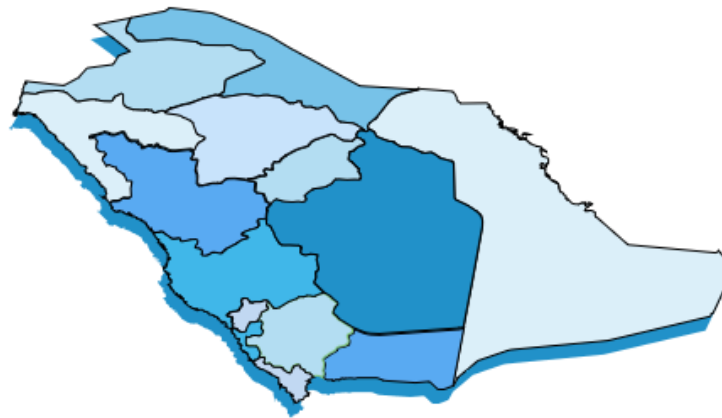

www.euc-sa.com

Email: info@eufix-sa.com