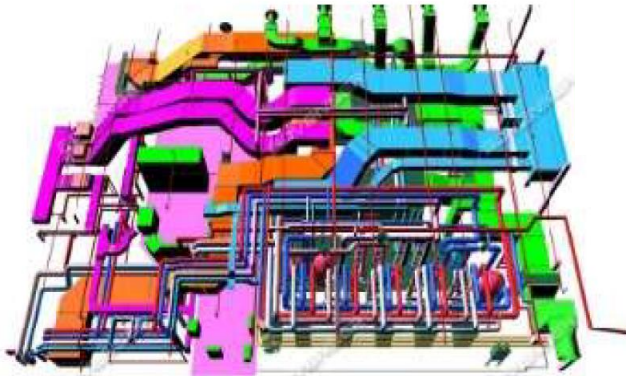

PLUMBING ENGINEERING

EUC plumbing engineers are professionals involved with the planning, design and installation of building systems related to plumbing – including water supply and drainage.

EUC PLUMBING WORKS:

- ✓ Plumbing
- ✓ Drainage
- ✓ Water Supply
- ✓ RO & STP
- ✓ Pumps
- ✓ LBG Systems
- ✓ Medical Gas

Building Information Modeling (**BIM**)

We provide MEP BIM services to MEP consultants, contractors, fabricators and manufacturers around the globe. We attain market distinguish where we have delivered quality services with accuracy and client satisfaction.

EUC BIM WORKS

Our Services

- ✓ MEP BIM Services
- ✓ MEP 3D Modeling
- ✓ MEP BIM Coordination
- ✓ MEP Quantity Takeoff
- ✓ Revit MEP Services
- ✓ Piping Spool Drawing
- ✓ MEP Shop Drawing

PARTNERS:

We are pleased to announce the creation of a joint venture, which will leverage more than 25 years of combined experience in the fields of construction, maintenance, and operations. Through this joint venture our customers will benefit from an expanded number of advanced construction services across KSA and the Gulf Region, further diversification of expertise, and refined maintenance and operating service. We are thrilled about bringing our three companies together to create a stronger regional joint venture and further expand our services pool. This partnership will strengthen our team and open many new opportunities for our company, as well as our customers.