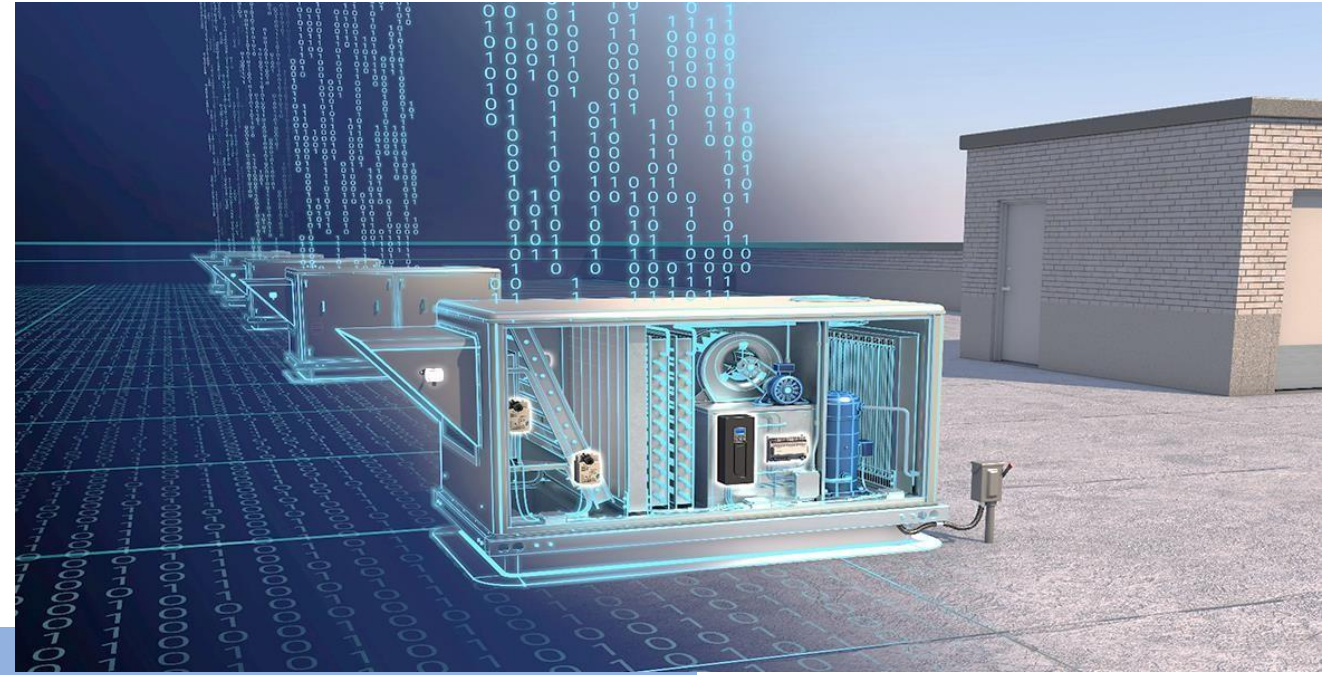

MECHANICAL ENGINEERING

EUC mechanical engineers design ventilation, conditioning and heating systems for buildings such as hospitals, offices, schools or residential spaces. EUC engineers offers uniquely valuable knowledge, skills and experience. They enjoy problem solving and can always find new ways to improve products and processes.

EUC MECHANICAL WORKS:

- ✓ Duct Fabrication
- ✓ Duct Installation
- ✓ Duct Insulation
- ✓ Chilled Water Systems
- ✓ DX Package Unit
- ✓ Pumps
- ✓ Steam & Condensate Systems