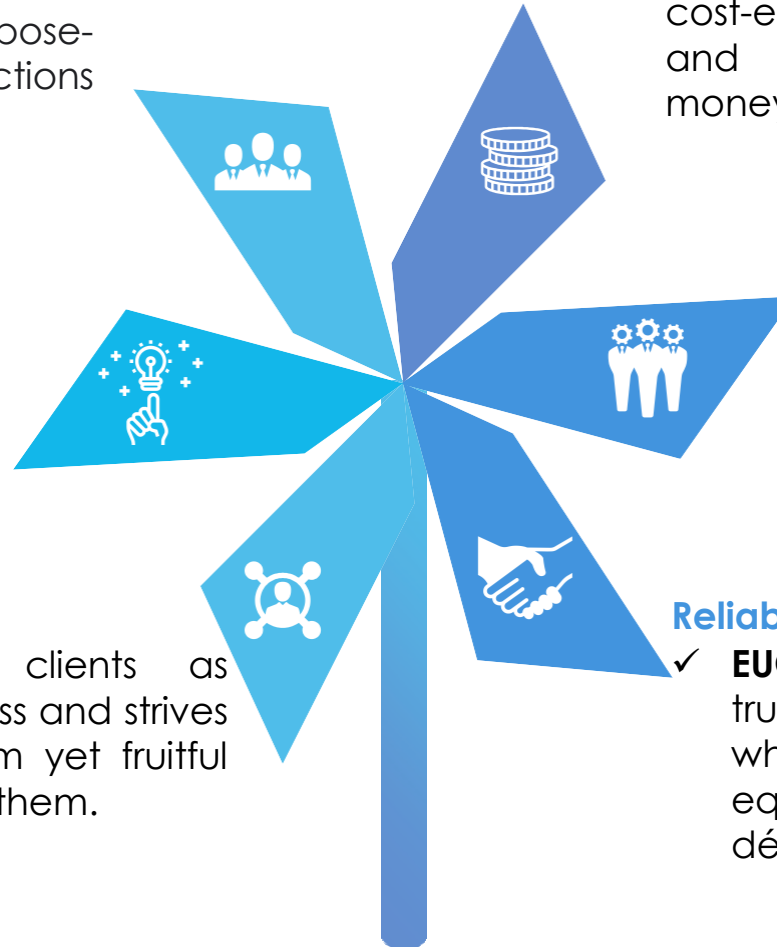

Fair Priced

- ✓ **EUC** is committed to drive cost-efficiencies to clients and design value for money solutions.

Project Management Office

- ✓ Our strength shows when it comes to managing and supervising the whole process of a project.

Solution-driven

- ✓ **EUC** goes with full dedication on a fruitful design and construction journey without compromising our standards or professionalism

Client-Centric

- ✓ **EUC** considers clients as partners of success and strives to build long-term yet fruitful relationships with them.

Reliable Partners

- ✓ **EUC** is backed up with a network of trusted and reliable products suppliers who offers a wide variety of necessary equipment, machinery, furniture and décor at hand.

Our Business Process